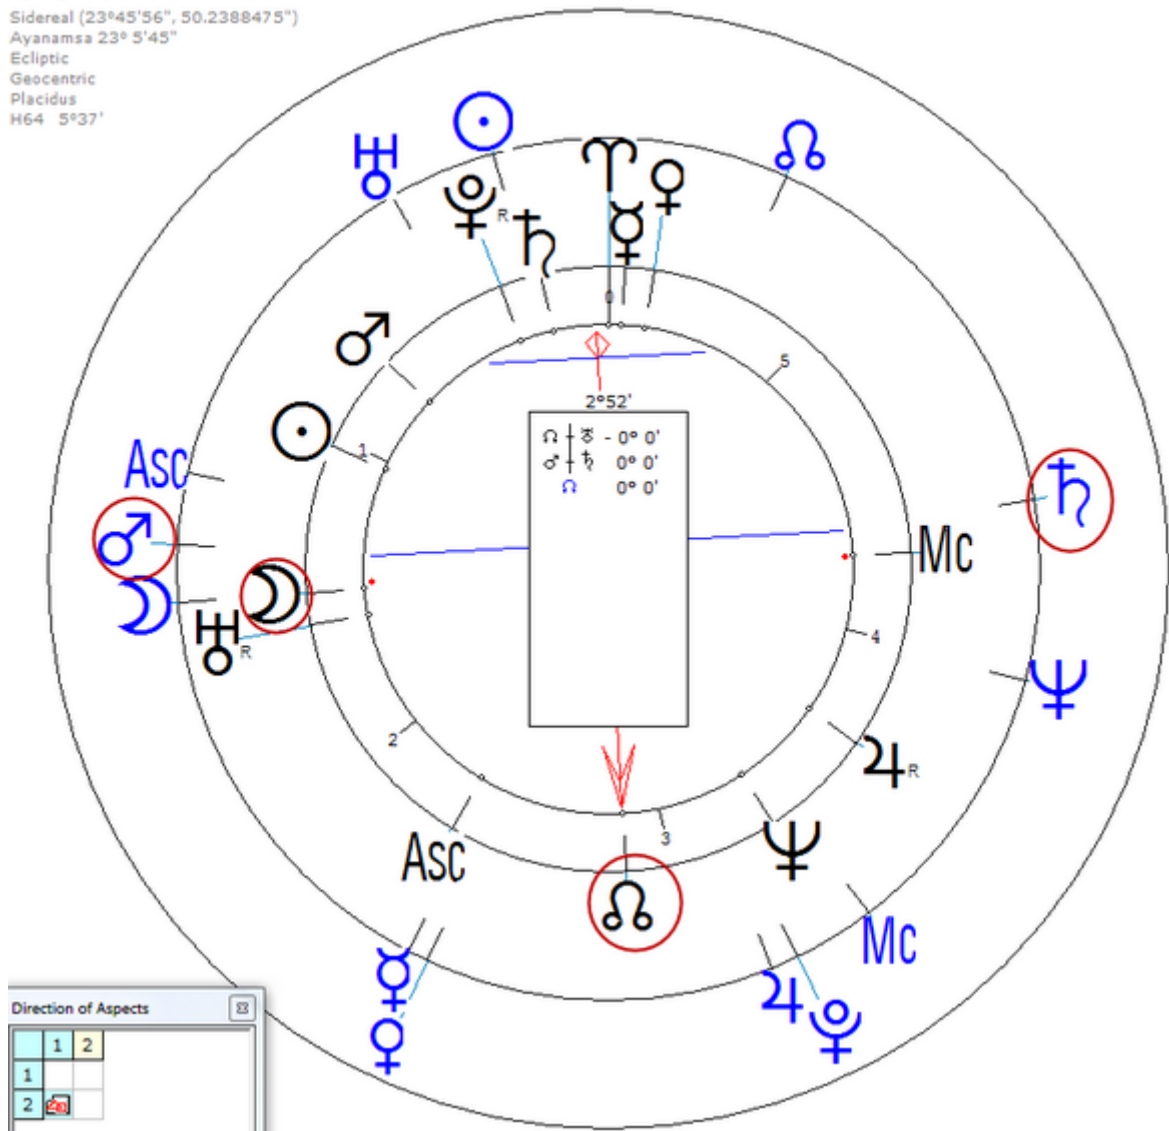

LaMontagne, Joslyn

26 November 1951 at 08:52 (= 08:52 AM)Springfield, Massachusetts,
42n06, 72w35

American cultist, virtually second in command to Appelwhite in the
Heaven's Gate mystical cult.

<https://www.astro.com/astro-databank/LaMontagne,_Joslyn>

Death by Suicide 27 March 1997 in San Diego, CA(Phenobarbitol, age 45)

Progressed Lunar Return (Harmonic 64)

Lunar $\♂/\text{♁} = \text{♃}_n = \text{♁}_n$

LaMontagne, Joslyn

26 November 1951 Mon 8:52 (GMT-5) 42°06'05"N 72°35'25"W
Springfield, Massachusetts, USA

Sidereal (23°45'56", 50.2388475")

Ayanamsa 23° 5'45"

Ecliptic

Geocentric

Placidus

H64 5°37'